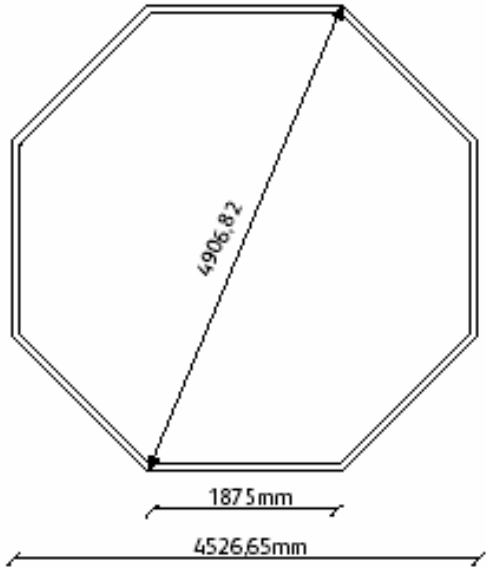

Reindeer Lodge

Plans

BBQ Range

Footprint and profile of 17m² bbq

Profiles of 17m² bbq

The base must be at least 10cm or 4 inches deep. Each side of the octagon must measure 1880mm so that the 1875mm wall piece can sit on top of it comfortably. There must be an air inlet pipe from outside, coming up under the bbq in the centre of the cabin. We recommend that the pipe that is used is as big as possible upto 300mm to ensure that there is ample ventilation while grilling. If you have any questions about the base please give us a call on 07976 399809 and we will be happy to help.